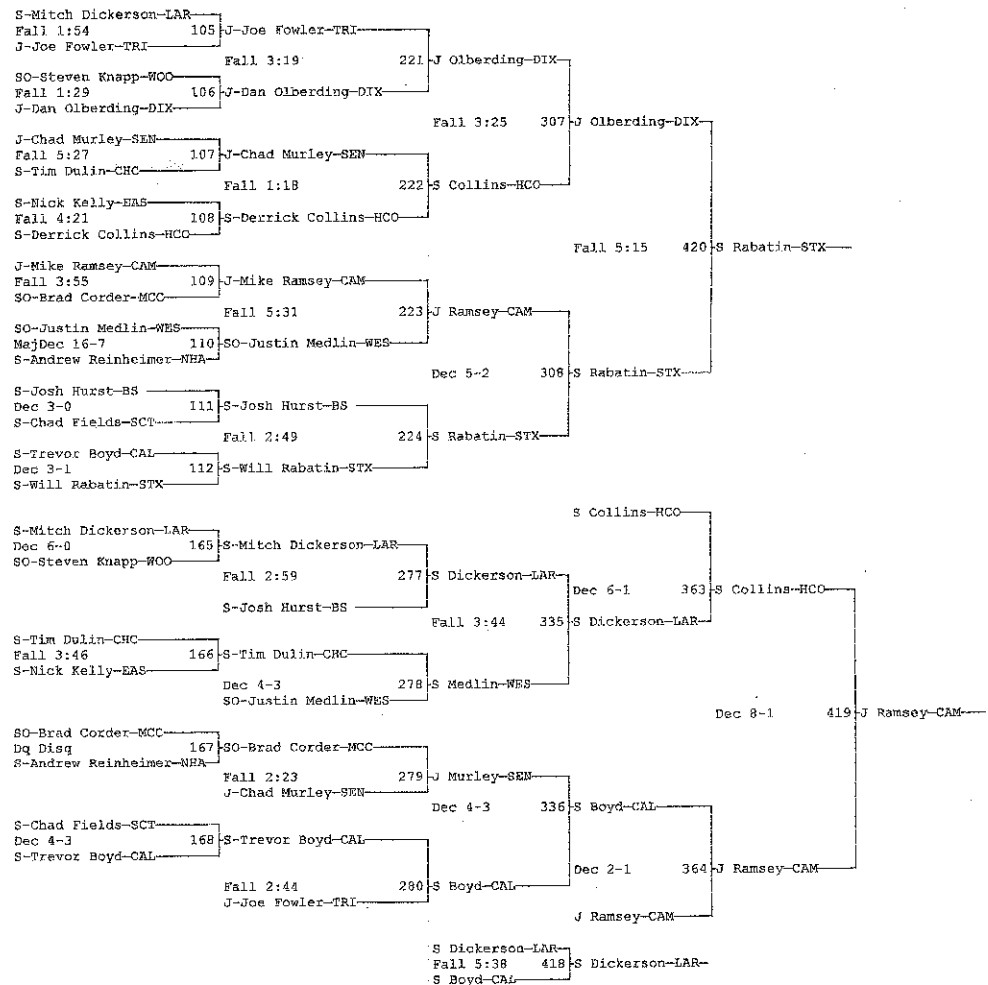

2000 KHSAA State Wrestling, Frankfort, KY

February 18-19, 2000

Wt Class: 275