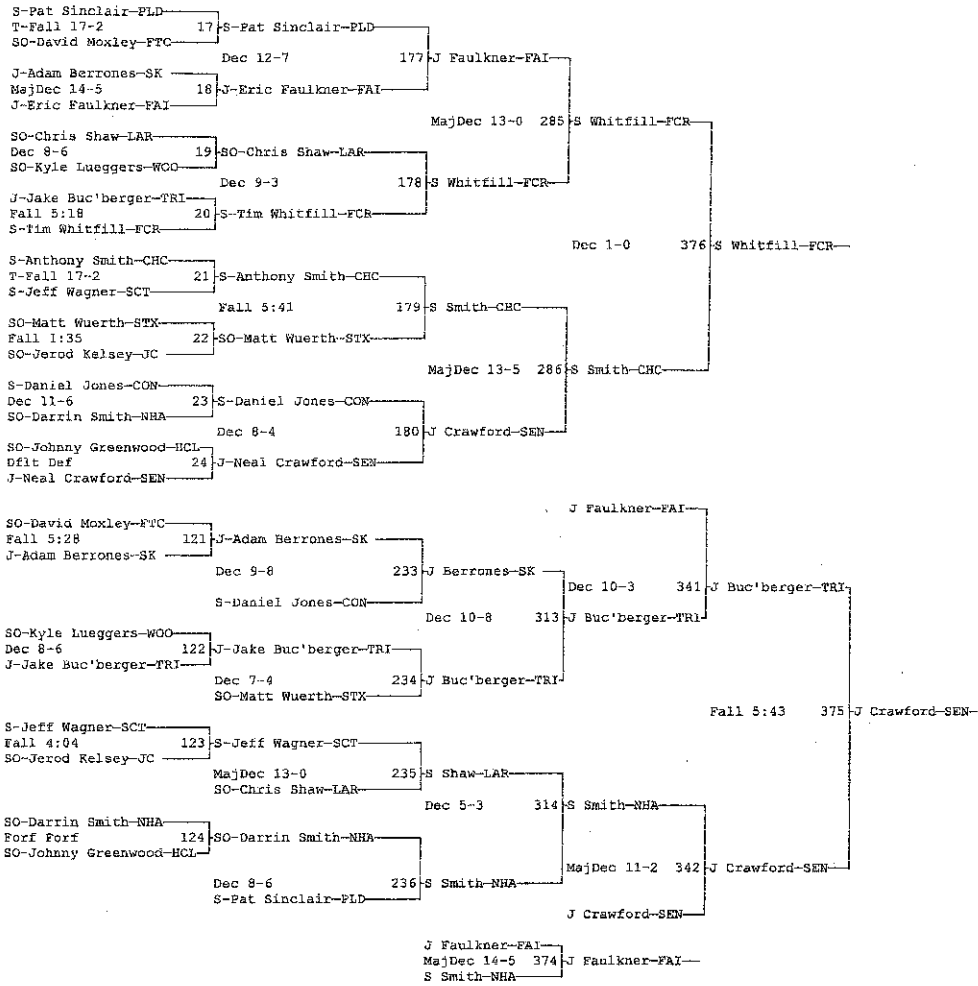

2000 KHSAA State Wrestling, Frankfort, KY
February 18-19, 2000
Wt Class: 119