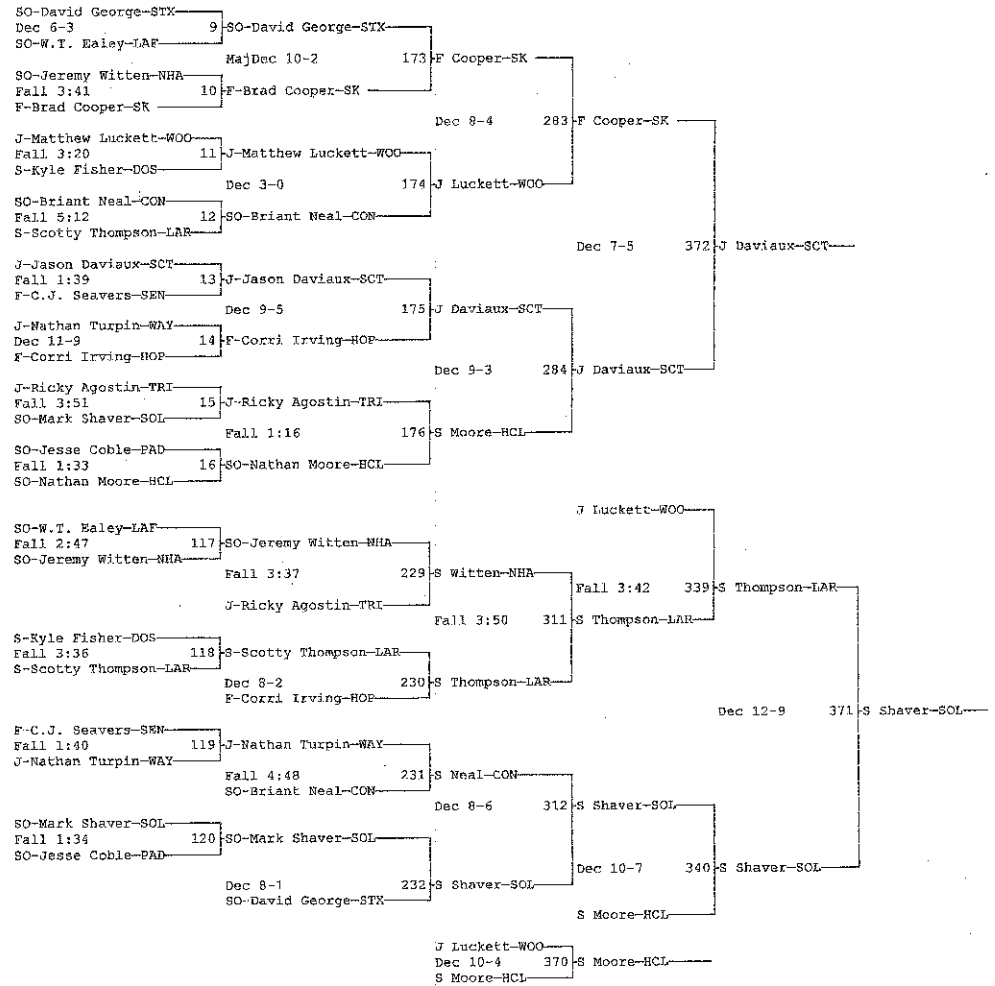

2000 KHSAA State Wrestling, Frankfort, KY
February 18-19, 2000
Wt Class: 112