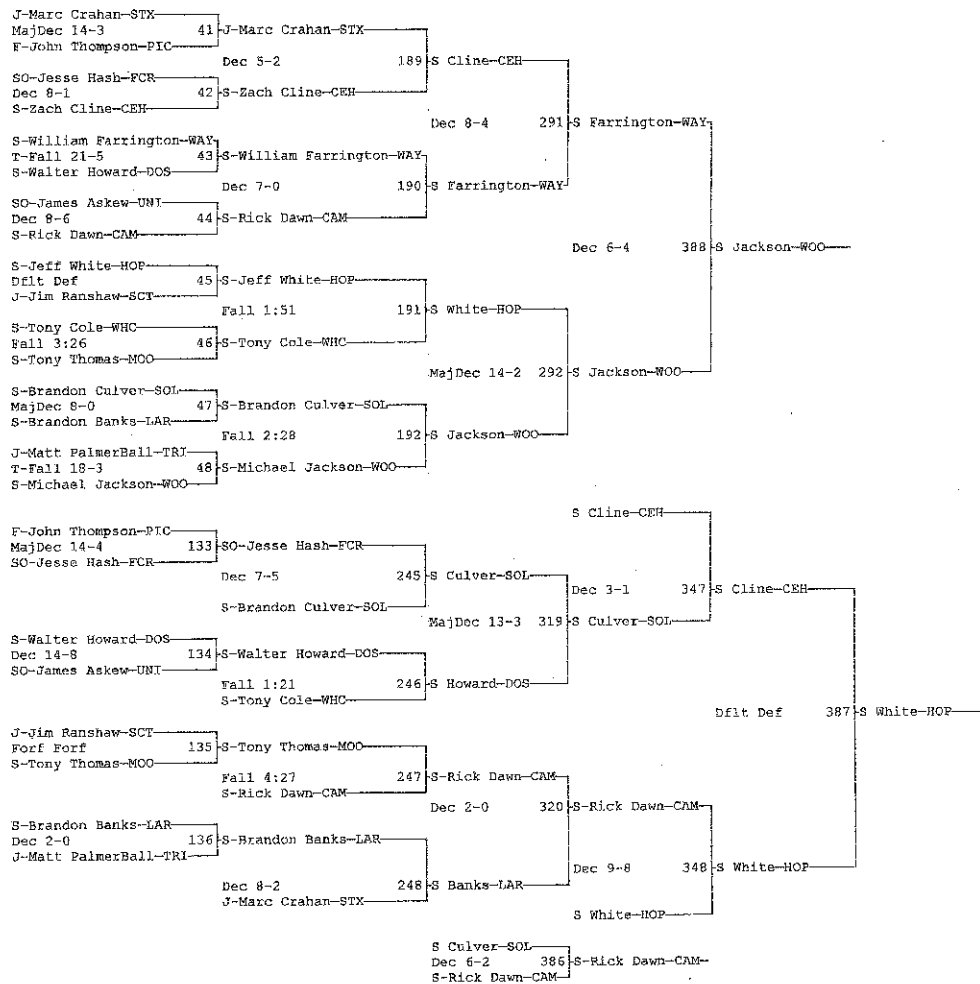

2000 KHSAA State Wrestling, Frankfort, KY

February 18-19, 2000

Wt Class: 135