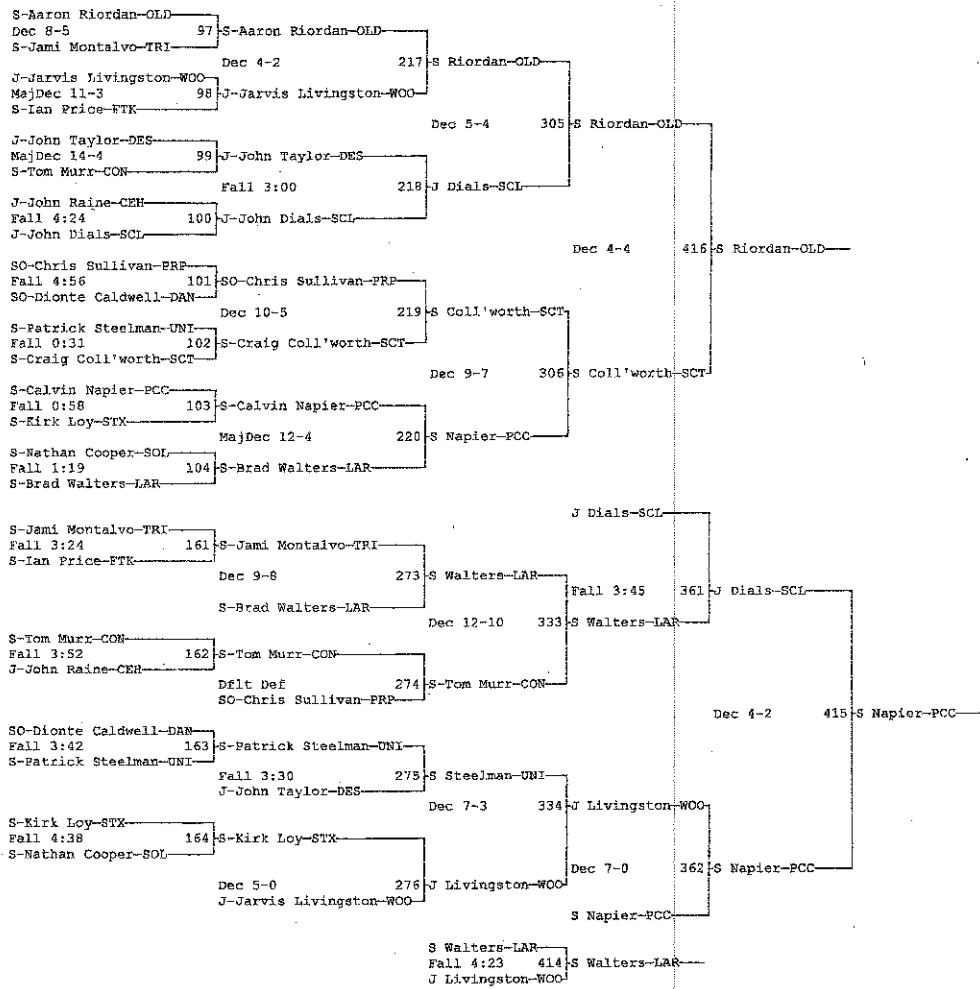

2000 KHSAA State Wrestling, Frankfort, KY

February 18-19, 2000

Wt Class: 215