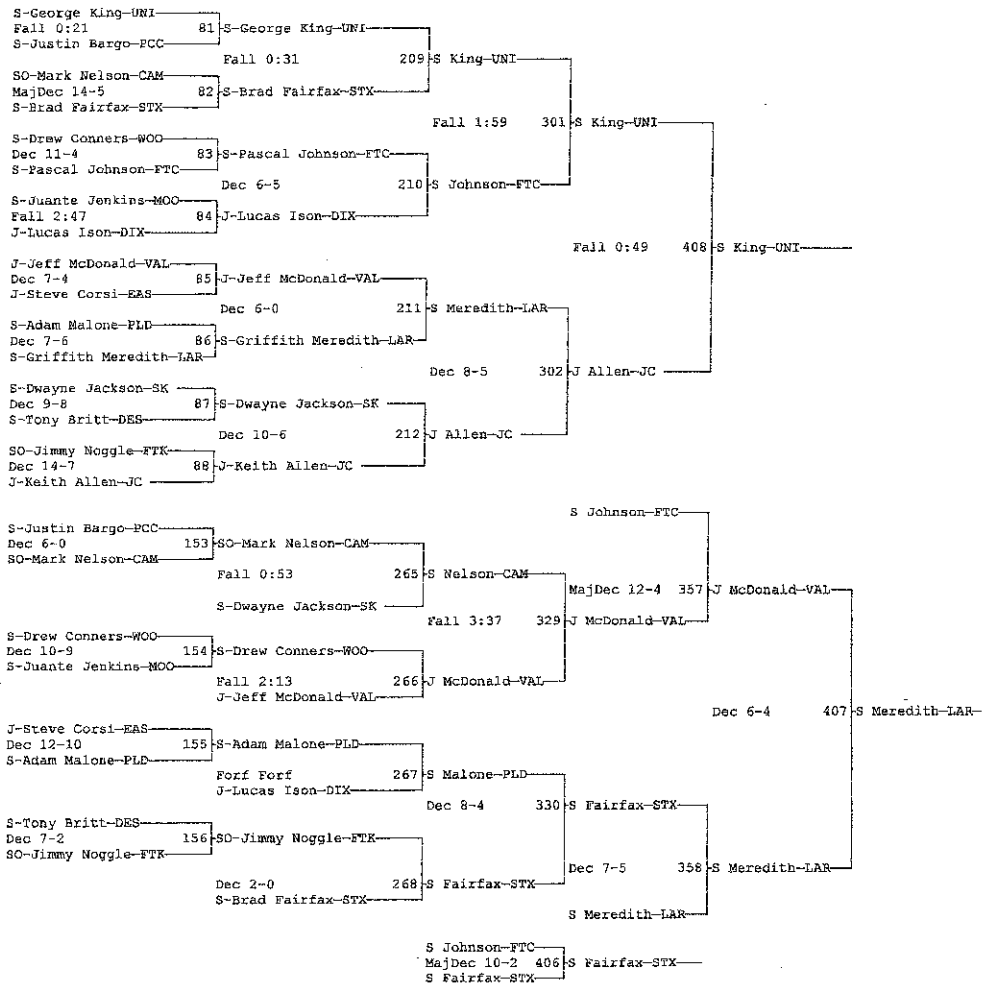

Wt Class: 135

2000 KHSAA State Wrestling, Frankfort, KY
February 18-19, 2000
Wt Class: 152

2000 KHSAA State Wrestling, Frankfort, KY
February 18-19, 2000
Wt Class: 160

2000 KHSAA State Wrestling, Frankfort, KY
February 18-19, 2000
Wt Class: 171