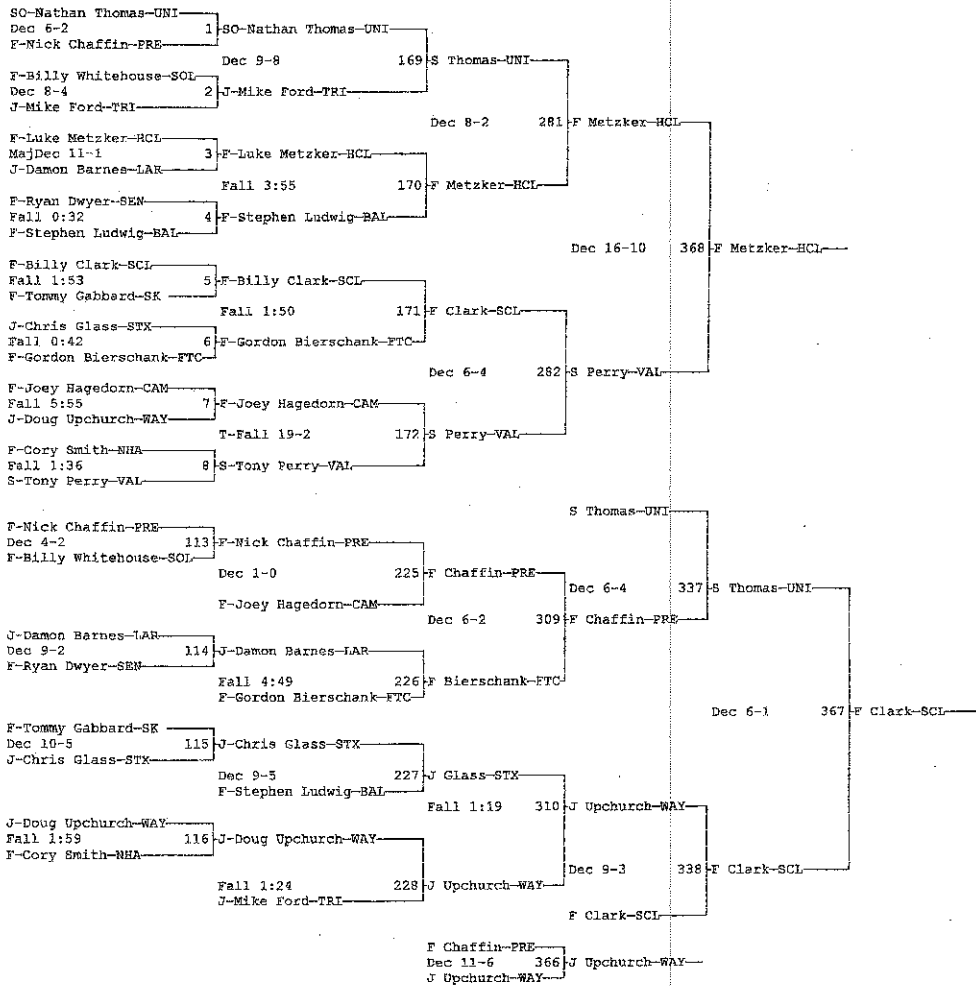

2000 KHSAA State Wrestling, Frankfort, KY
February 18-19, 2000
Wt Class: 103