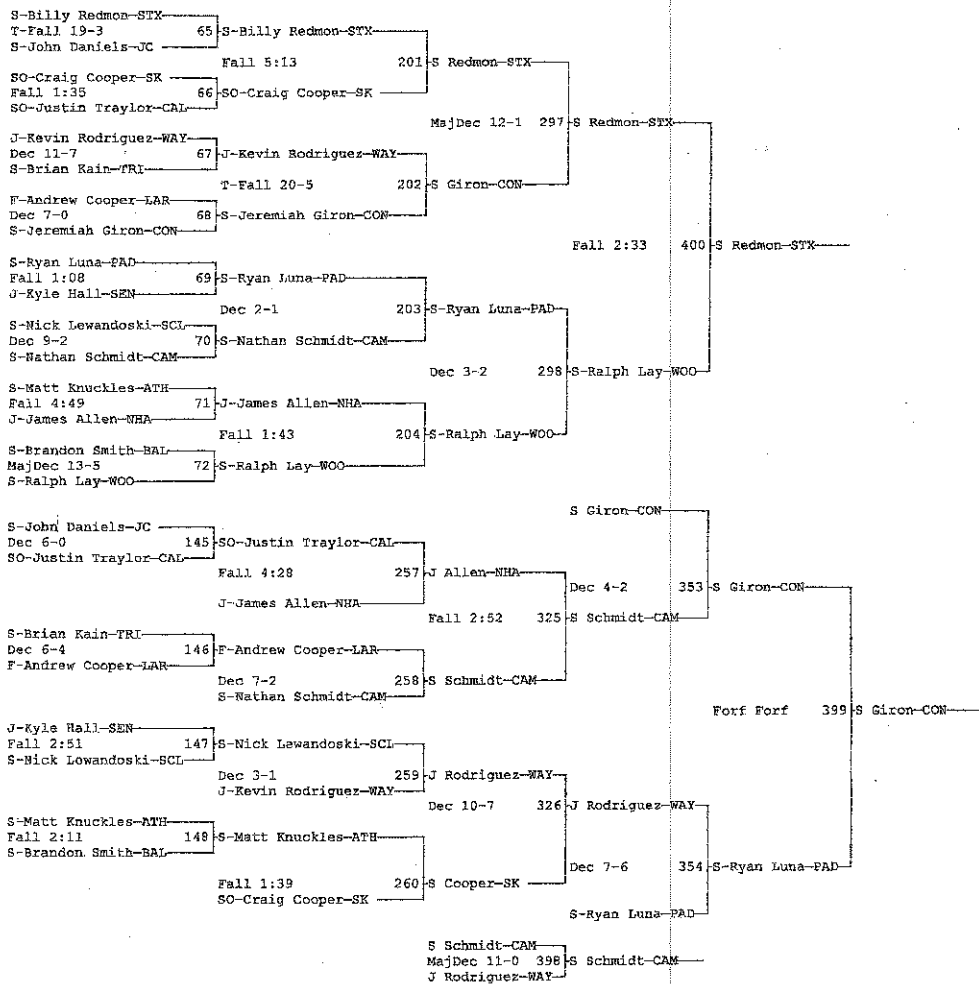

2000 KHSAA State Wrestling, Frankfort, KY
February 18-19, 2000
Wt Class: 152