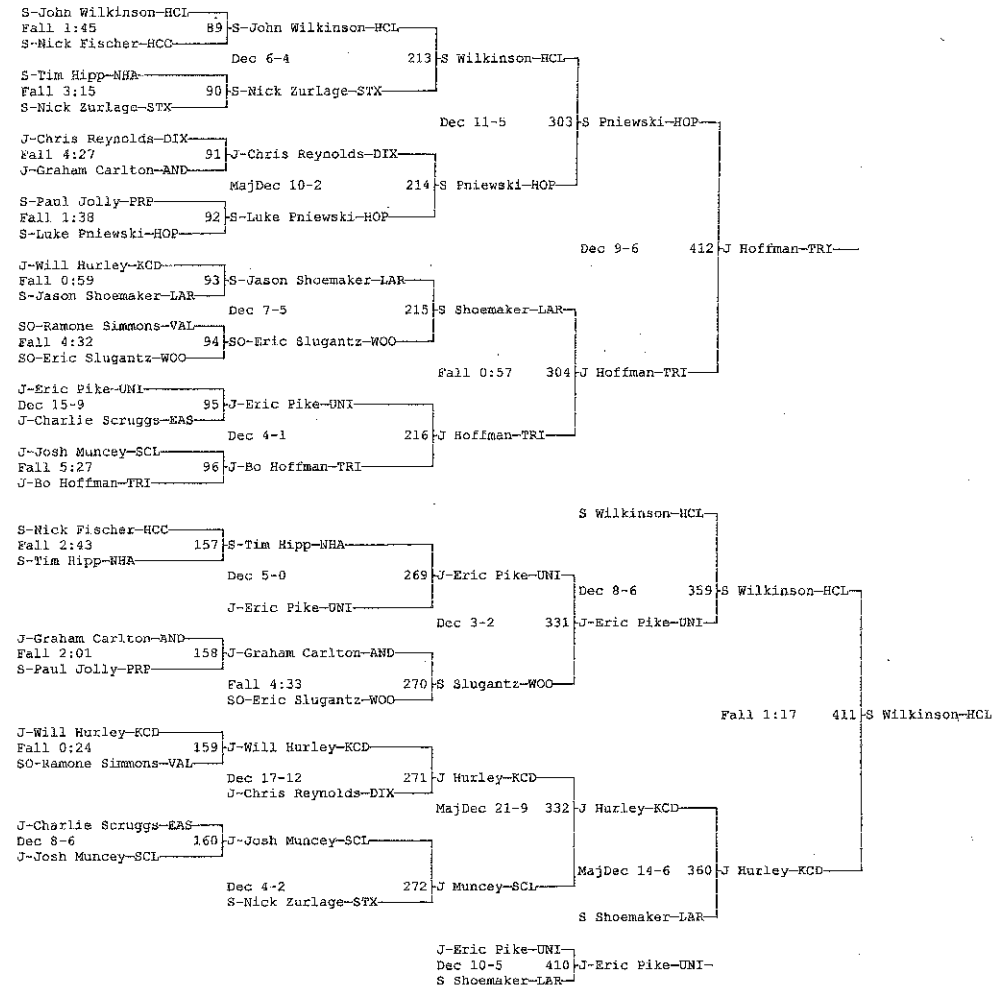

2000 KHSAA State Wrestling, Frankfort, KY
February 18-19, 2000
Wt Class: 189