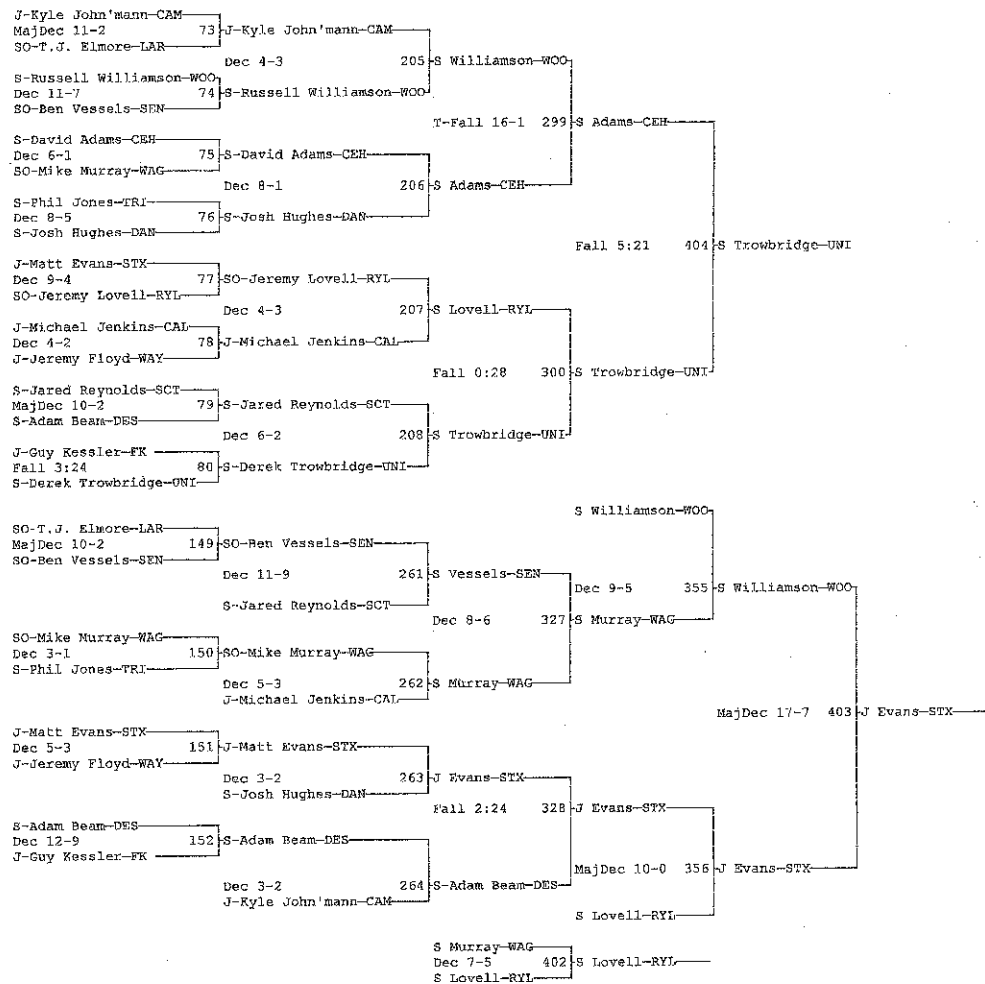

2000 KHSAA State Wrestling, Frankfort, KY
February 18-19, 2000
Wt Class: 160