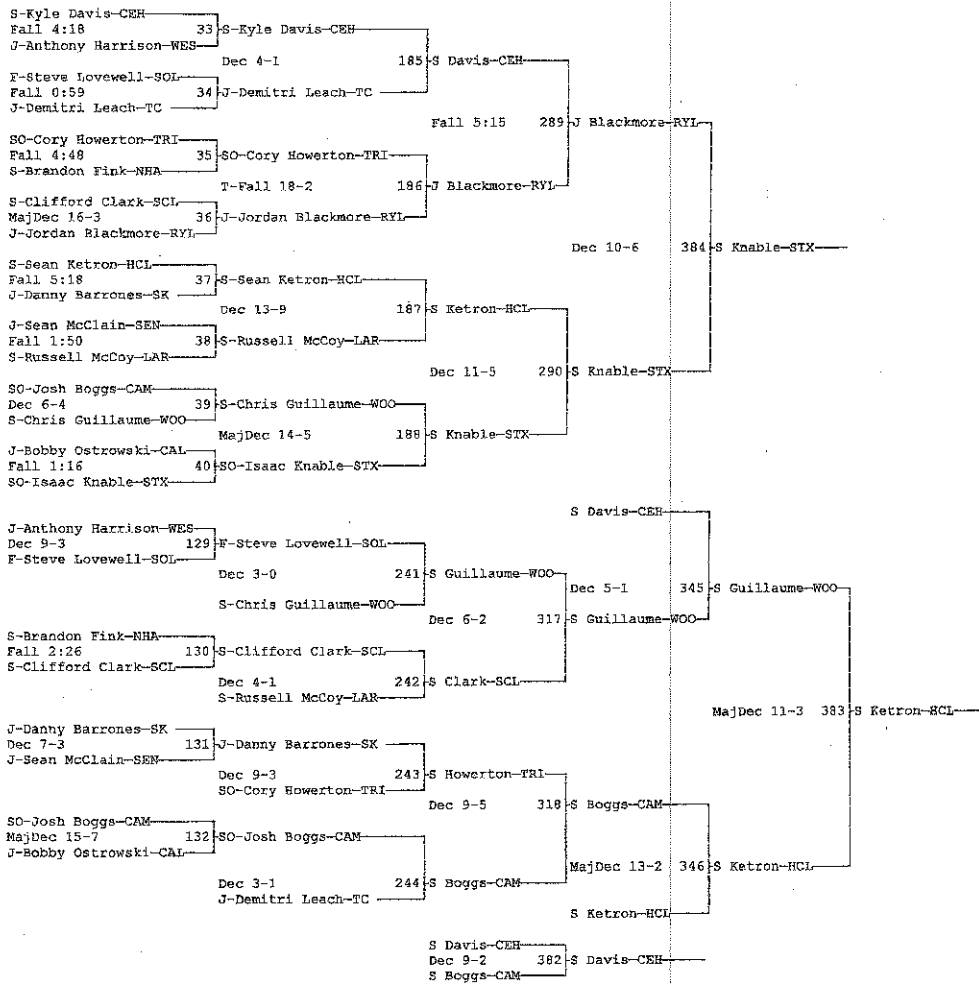

2000 KHSAA State Wrestling, Frankfort, KY

February 18-19, 2000

Wt Class: 130