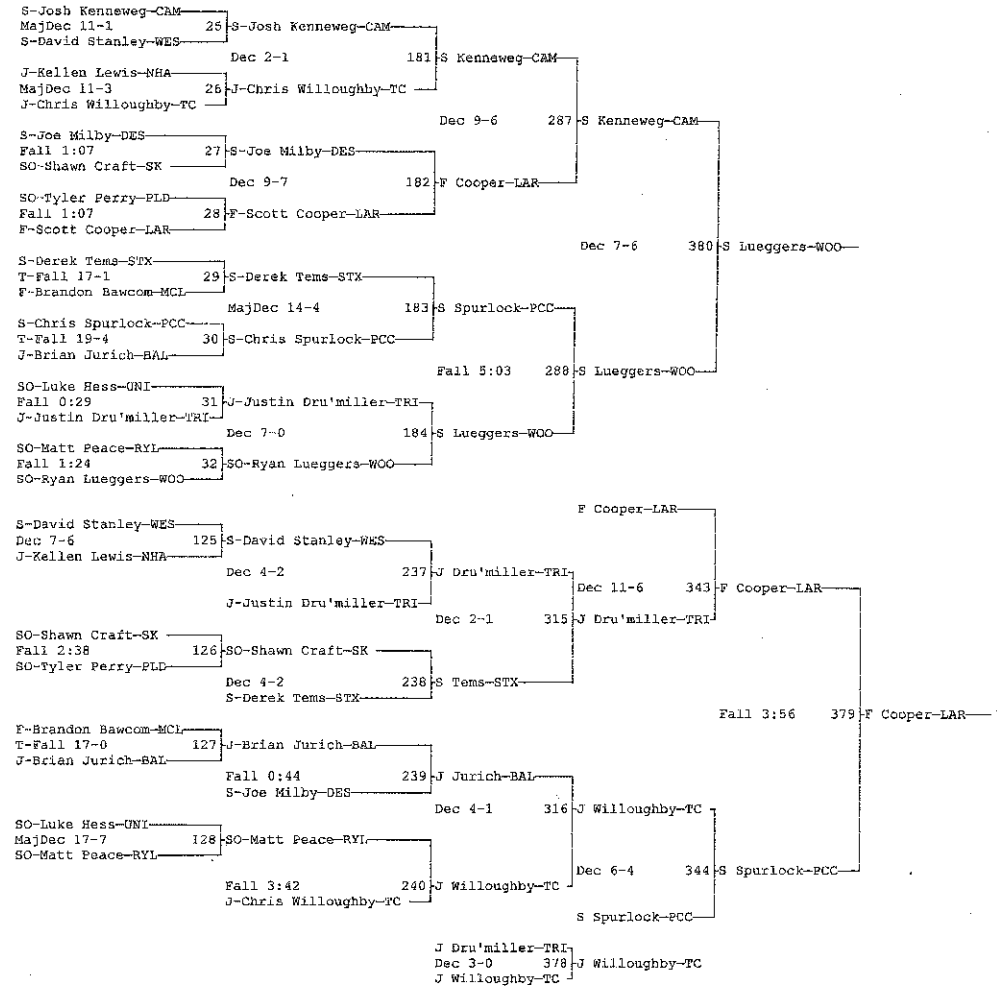

2000 KHSAA State Wrestling, Frankfort, KY
February 18-19, 2000
Wt Class: 125